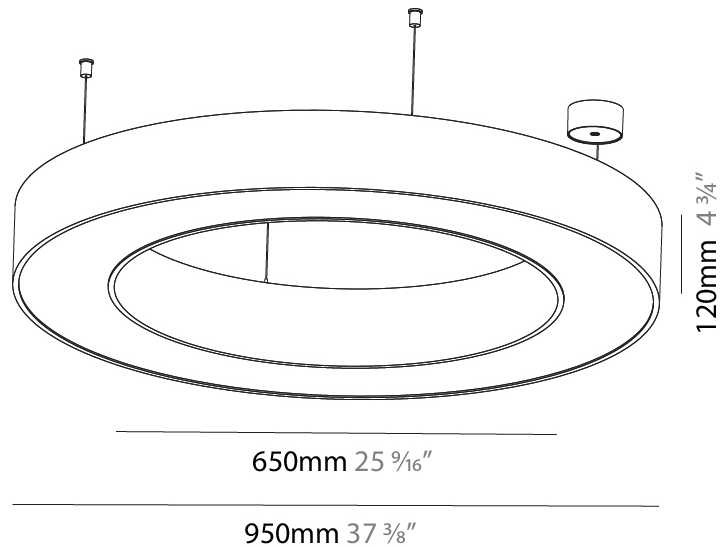

GENERAL

Series: Glorious
Subseries: Glorious
Brand: Prolicht
Division: Architectural
Mounting Type: Suspension
Mounting Location: Ceiling
Subcategory: Ambient

PHYSICAL

Shape: Round
Diameter (mm): 950
Diameter (in): 37 ³/₈
Height (mm): 120
Height (in): 4 ³/₄
Max. Overall Height (mm): 2120
Max. Overall Height (in): 83 ⁷/₁₆
Light Distribution: Direct
Weight (kg): 9.172
Weight (lbs): 20.22
Diffuser: [PMMA - Opal or Micro-Prism](#)
Fixture Finish: [SSR / BKV / CWI / CRY / HAB / UFT / ITA / RUA / FTG / MYG / LOD / PUS / FRO / FUP / KIA / POP / BLS / SPG / MEY / GOH / GUM / CHC / COM / ABZ / JAG / OBR / MOS / ROR](#)
Fixture Material: Aluminum

ELECTRICAL

Lamp Type: LED (Zhaga Standard)
Input Wattage (W): 45
Total Output Wattage (W): 36 / 28.8 (3500K)
Dimming: [Non-Dimming / Phase Dimming (120Vac only) / 0-10V Dimming](#)
Driver Included: Yes
Driver Location: Integrated
Driver Type: Constant Current
Driver Class: Class 2
Input Voltage (V): 120 - 277
Constant Current (MA): 350 / 900 (3500K)

LED

[Color Temperature (°K): 3000 / 3500 / 4000](#)
Max. Delivered Lumen (lm): 4150 / 4302 / 4390
CRI: >80 CRI
Efficiency (%): 65
Lamp Life (hrs): 50000

OPTICAL

RATINGS AND CERTIFICATIONS

Certified By: Certified for North American Standards
IP rating: IP20